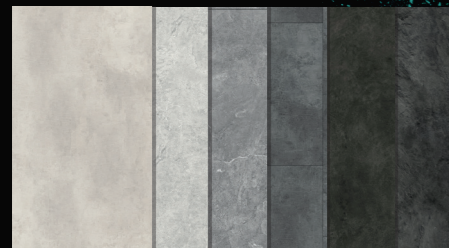

## Plank

Pewter Light Oak, Stoney Oak, Millennium Titan Oak, Smoke Mist, White Oak, Aspen Oak, French Oak, Warm Walnut, Graphite Oak

## Herringbone

Woodland Oak, Rustic Oak, Barley Oak, Empire Grey, Oxford Grey, Chateau Grey

## Tile

Flint Grey, Crystal, Quartz Grey, Timeless Grey, Midnight, Dark Slate