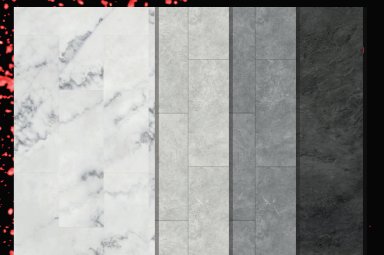

## Tile

Flint Grey, Crystal, Quartz Grey, Timeless Grey, Midnight, Dark Slate

## Plank

Pewter Light Oak, Millennium Oak, Havana Grey Oak, Hickory Grey Natural Oak, English Oak, Cherokee Oak, Nebraska Wild oak, Yosemite Oak, Anitgua Charcoal Oak

## Herringbone

Pewter Light Oak, Millennium Oak, Havana Grey Oak, Hickory Grey Natural Oak, English Oak, Cherokee Oak, Nebraska Wild oak, Yosemite Oak, Anitgua Charcoal Oak

## Tile

Arabescato, Crystal, Quartz Grey, Dark Slate

*Let*  
**Essential**  
Floor stand

Order yours today!