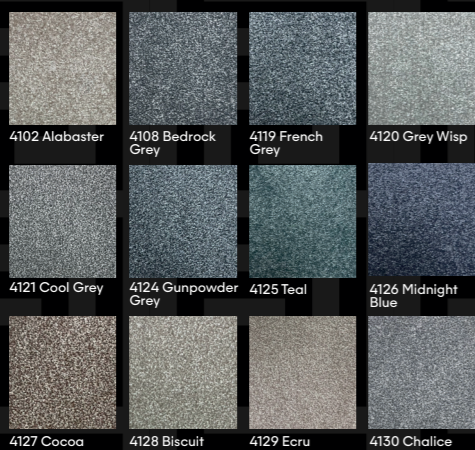

Helios

Helios 8mm

Widths 4 & 5m
Pile Type Freesia Saxony
Backing Action back
Pile Content 100% Polyester

Vasari

Vasari 6mm

Widths 4 & 5m
Pile Type Loop
Backing Action back
Pile Content ?

HEAVY Wearing

Lazio

Lazio - 11 & 6mm Deluxe & Elite

Widths 4 & 5m
Pile Type Twist 1/10 Gauge
Backing Dual back
Pile Content 100% Polypropene

Twist carpets

Eros

Eros 12mm

Widths 4 & 5m
Pile Type Twist/Saxony
Backing Dual back
Pile Content 100% Polyester

Messina

Messina 9mm

Widths 4 & 5m
Pile Type Twist 1/10 Gauge
Backing Action back
Pile Content 100 Polypropene

Pattern carpets

Enyo

Enyo 7.5mm

Widths 4 & 5m
Pile Type Twist 1/10 Gauge
Backing Dual Back
Pile Content 100% Polyester

Wool carpets

Imola

Imola 4&5mm

Widths 4 & 5m
Pile Type Loop
Backing Action back
Pile Content 2ply 100% Wool

Napoli

Napoli - 6mm

Widths 4 & 5m
Pile Type Twist
Backing Action back
Pile Content 100% Polypropene

Euphora

Euphora 8mm

Widths 4 & 5m
Pile Type Twist 1/10 Gauge
Backing Action back
Pile Content 100% Polyester

Tweed carpets

Argyle

Argyle 8mm

Widths 4 & 5m
Pile Type Twist 1/10 Gauge
Backing Action back
Pile Content 100% Polyester