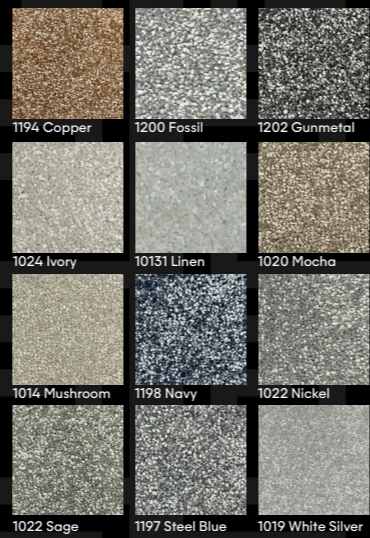

Vasari

Vasari 6mm

Widths 4 & 5m
Pile Type Loop
Backing Action back
Pile Content ?

HEAVY Wearing

Lazio

Lazio - 11 & 6mm Deluxe & Elite

Widths 4 & 5m
Pile Type Twist 1/10 Gauge
Backing Dual back
Pile Content 100% Polypropene