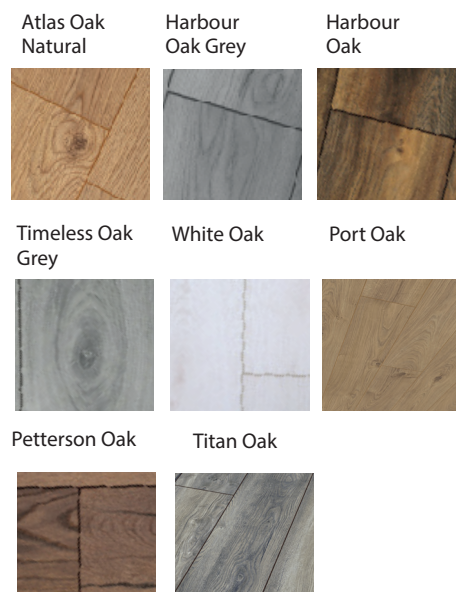

Dimensions 193 x 1380mm
Thickness 8mm
Box Size 2.131m²
Pallet Size 56
Grading AC4

Dimensions 157 x 1380mm
Thickness 10mm
Box Size 1.48m²
Pallet Size 40
Grading AC5

Dimensions 188 x 1375mm
Thickness 12mm
Box Size 1.293m²
Pallet Size 56
Grading AC5

Dimensions 193 x 1376mm
Thickness 7 mm
Box Size 2.39m²
Pallet Size 56
Grading AC3

Dimensions 193 x 1380mm
Thickness 10mm
Box Size 1.598m²
Pallet Size 56
Grading AC3