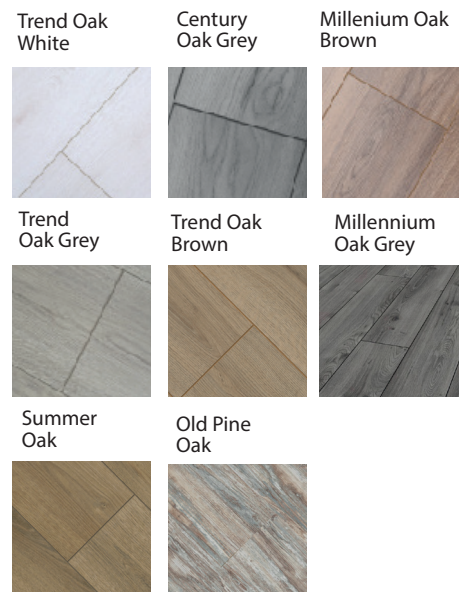

Dimensions 193 x 1380mm
Thickness 8mm
Box Size 2.131m²
Pallet Size 56
Grading AC4

Dimensions 157 x 1380mm
Thickness 10mm
Box Size 1.48m²
Pallet Size 40
Grading AC5

Dimensions 188 x 1375mm
Thickness 12mm
Box Size 1.293m²
Pallet Size 56
Grading AC5

Dimensions 193 x 1376mm
Thickness 7 mm
Box Size 2.39m²
Pallet Size 56
Grading AC3

Dimensions 193 x 1380mm
Thickness 10mm
Box Size 1.598m²
Pallet Size 56
Grading AC3