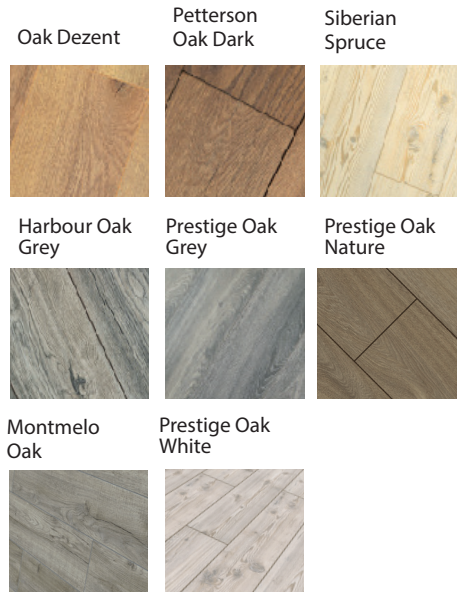

Dimensions 193 x 1380mm
Thickness 8mm
Box Size 2.131m²
Pallet Size 56
Grading AC4

Dimensions 157 x 1380mm
Thickness 10mm
Box Size 1.48m²
Pallet Size 40
Grading AC5

Dimensions 188 x 1375mm
Thickness 12mm
Box Size 1.293m²
Pallet Size 56
Grading AC5

Dimensions 193 x 1376mm
Thickness 7 mm
Box Size 2.39m²
Pallet Size 56
Grading AC3

Dimensions 193 x 1380mm
Thickness 10mm
Box Size 1.598m²
Pallet Size 56
Grading AC3