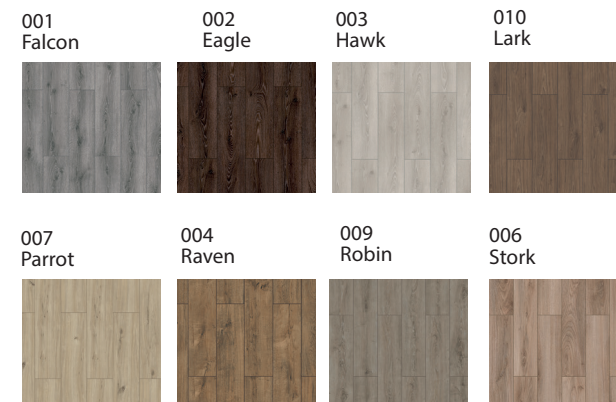

STEPCLICK CLASSIC PLUS

STEPCLICK PRIME

STEPCLICK WINGS

STEPCLICK XL

THICKNESS: 8mm
CLASS: 31
RATING: AC3
WARRANTY : 10 Years / 5 Years
DOMESTIC COMMERCIAL

THICKNESS: 8mm
CLASS: 32 - EIR
RATING: AC4
WARRANTY : 15 Years / 10 Years
DOMESTIC COMMERCIAL

THICKNESS: 8mm
CLASS: 33
RATING: AC5
WARRANTY : 15 Years / 10 Years
DOMESTIC COMMERCIAL

THICKNESS: 12mm
CLASS: 33
RATING: AC5
WARRANTY : 25 Years / 15 Years
DOMESTIC COMMERCIAL