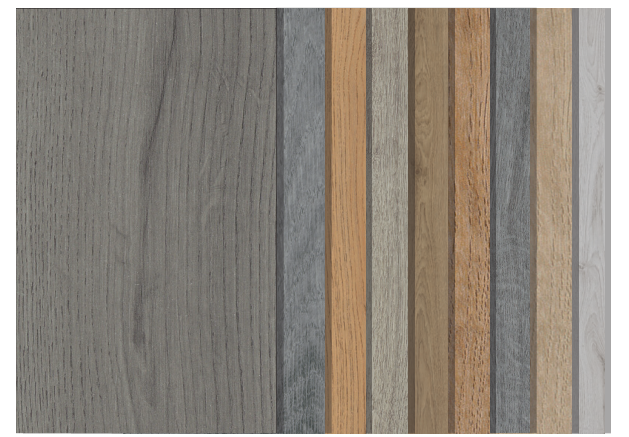

Standard Plus - 7mm Thickness