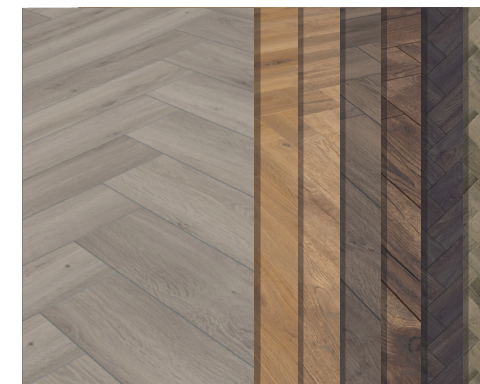

CREATE YOUR *Masterpiece*

Your *art* Of Flooring
starts here with our
8 laminate ranges
including our impressive
9 colour Herringbone range.

FORMA

LAMINATE STAND

A1 set
Standard Plus - 7mm Thickness

Century Oak Grey / Summer Oak Grey
/ Century Oak Beige Trend Oak Grey / Trend Oak
Nature/ Summer Oak Nature Millennium Oak Grey /
Summer Oak Beige / Trend Oak White

A2 set
Advanced - 8mm Thickness

Trend Oak Grey / Millennium Oak Grey /
Century Oak Grey / Millennium Oak Brown
/ Trend Oak Brown / Trend Oak White
/ Old Pine/ Summer Oak

B2 set
Bonetto Herringbone - 8mm Thickness
Single sided boards

Silver Oak / Regency Oak / Heraldic Oak /
Smoked Truffle Oak / Sovereign Oak / Elba
/ Greystone Oak / Royal Oak

C1 set
Amazon - 10mm Thickness

Siberian Spruce / Montmelo Oak Silver / Oak
Dezent / Harbour Oak Grey/ Prestige Oak Grey
/ Prestige Oak Nature / Peterson Oak Grey

Villa - 12mm Thickness - **Single sided boards**

Timeless Oak Grey / Harbour Oak Grey /
Harbour Oak / Atlas Oak Nature

Advanced - 8mm Thickness

Trend Oak Grey / Millennium Oak Grey / Century Oak Grey
/ Millennium Oak Brown / Trend Oak Brown / Trend Oak White
/ Old Pine / Summer Oak