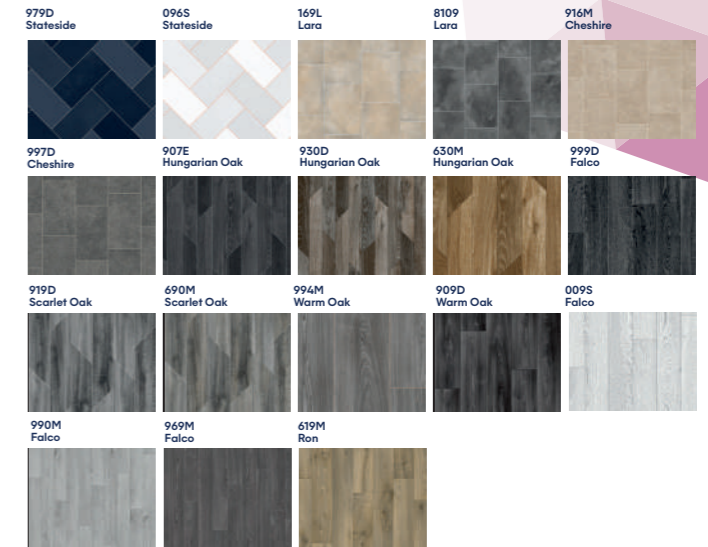

OCTAVIAN  
COLLECTION

BRING THE  
*Colour*

Breathe life into your home with  
our Octavian Vinyl Collection.

**Antilia**  
**NEW RANGE** Felt Back

**Widths** 2,3 & 4m  
**Thickness** 2.6mm  
**Wear Layer** 0.25mm  
**Rating** R11

**Atlantis**

**Widths** 2,3 & 4m  
**Thickness** 2.8mm  
**Wear Layer** 0.20mm  
**Rating** R10

**Lotus**  
**NEW RANGE** Felt Back

**Widths** 2,3 & 4m  
**Thickness** 4.3mm  
**Wear Layer** 0.3mm  
**Rating** R10

**Luna**

**Widths** 2,3 & 4m  
**Thickness** 2.3mm  
**Wear Layer** 0.15mm  
**Rating** R10

**Novus**

**Widths** 2,3 & 4m  
**Thickness** 2.30mm  
**Wear Layer** 0.15mm  
**Rating** R10

**Primus** Felt Back

**Widths** 2,3 & 4m  
**Thickness** 2.50mm  
**Wear Layer** 0.25mm  
**Rating** R10

**Sirius**  
**NEW RANGE** Felt Back

**Widths** 2,3 & 4m  
**Thickness** 3mm  
**Wear Layer** 0.2mm  
**Rating** R11

**Zircon**