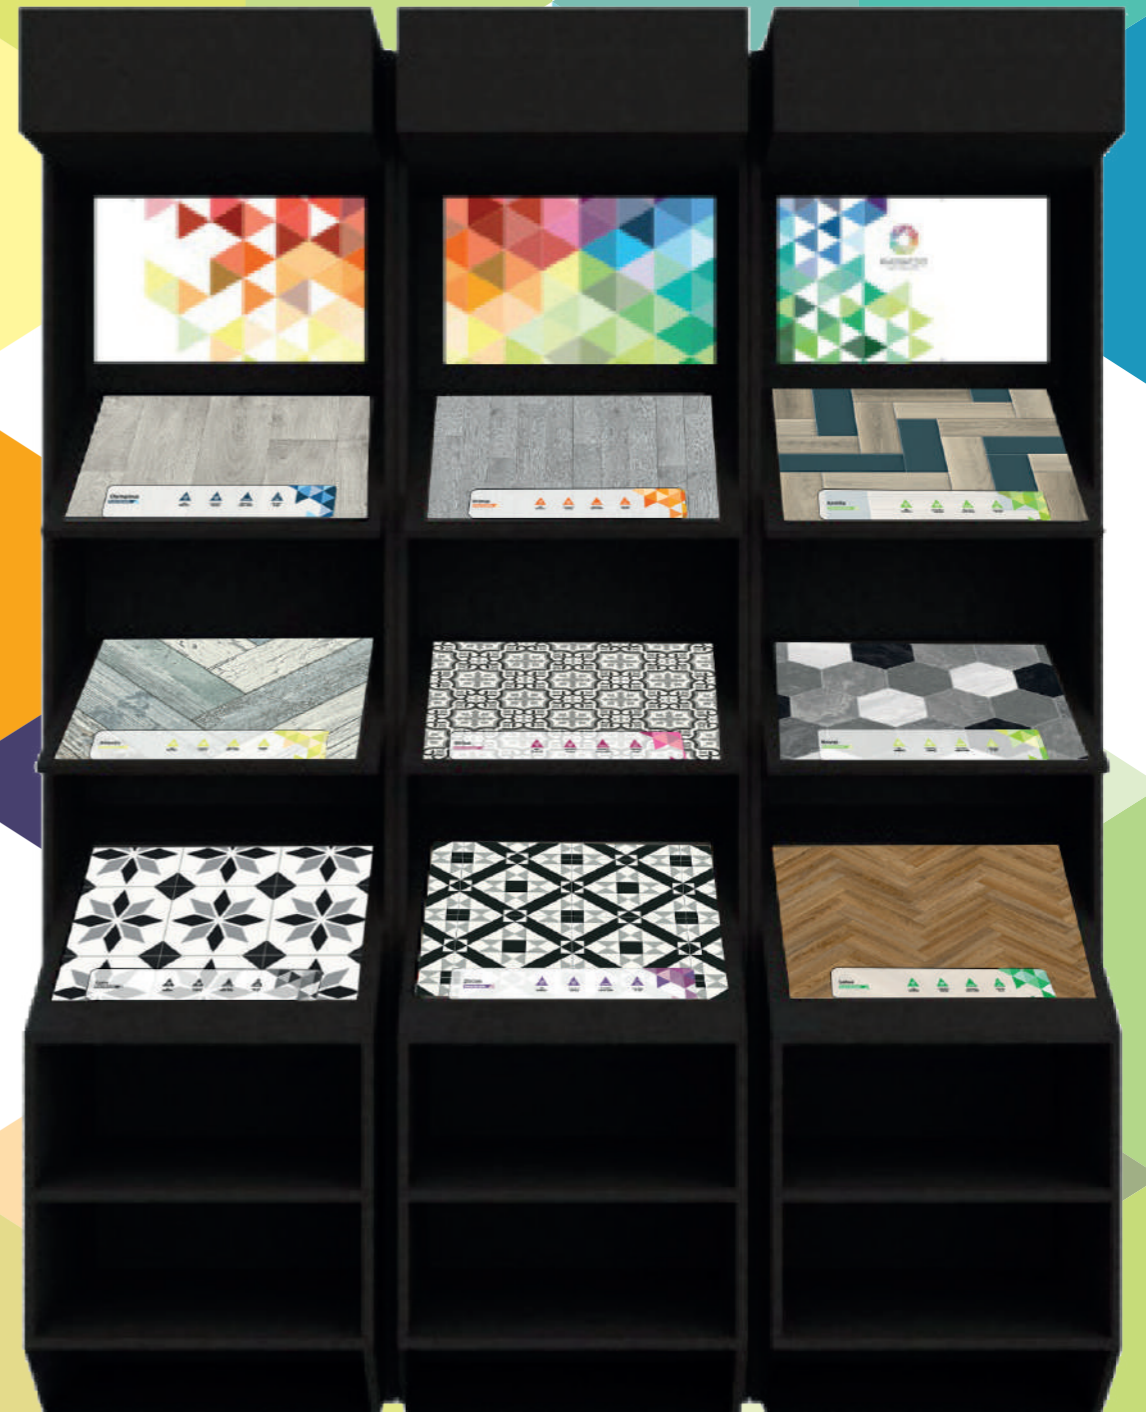

OCTAVIAN  
COLLECTION

BRING THE  
*Colour*

Breathe life into your home with  
our Octavian Vinyl Collection.

**Antilia**  
**NEW RANGE** Felt Back

**Widths** 2,3 & 4m  
**Thickness** 2.6mm  
**Wear Layer** 0.25mm  
**Rating** R11

**Atlantis**

**Widths** 2,3 & 4m  
**Thickness** 2.8mm  
**Wear Layer** 0.20mm  
**Rating** R10

**Lotus**  
**NEW RANGE** Felt Back

**Widths** 2,3 & 4m  
**Thickness** 4.3mm  
**Wear Layer** 0.3mm  
**Rating** R10