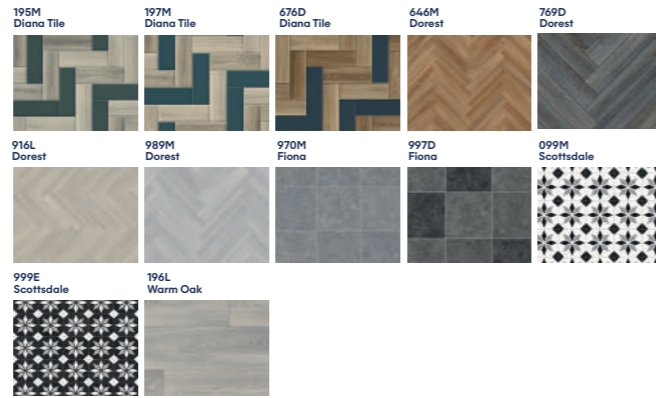

OCTAVIAN  
COLLECTION

BRING THE  
*Colour*

Breathe life into your home with  
our Octavian Vinyl Collection.

**Antilia**  
**NEW RANGE** Felt Back

**Widths** 2,3 & 4m  
**Thickness** 2.6mm  
**Wear Layer** 0.25mm  
**Rating** R11

**Atlantis**

**Widths** 2,3 & 4m  
**Thickness** 2.8mm  
**Wear Layer** 0.20mm  
**Rating** R10

**Lotus**  
**NEW RANGE** Felt Back

**Widths** 2,3 & 4m  
**Thickness** 4.3mm  
**Wear Layer** 0.3mm  
**Rating** R10