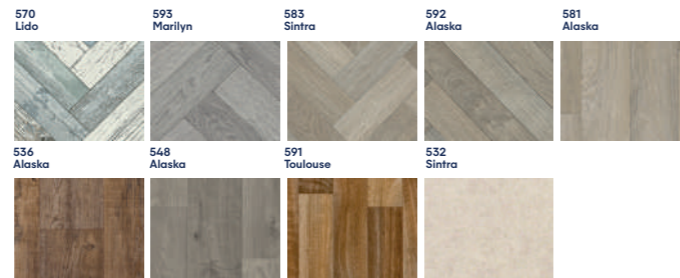

OCTAVIAN  
COLLECTION

BRING THE  
*Colour*

Breathe life into your home with  
our Octavian Vinyl Collection.

**Antilia**  
**NEW RANGE** Felt Back

**Widths** 2,3 & 4m  
**Thickness** 2.6mm  
**Wear Layer** 0.25mm  
**Rating** R11

**Atlantis**

**Widths** 2,3 & 4m  
**Thickness** 2.8mm  
**Wear Layer** 0.20mm  
**Rating** R10

**Lotus**  
**NEW RANGE** Felt Back

**Widths** 2,3 & 4m  
**Thickness** 4.3mm  
**Wear Layer** 0.3mm  
**Rating** R10