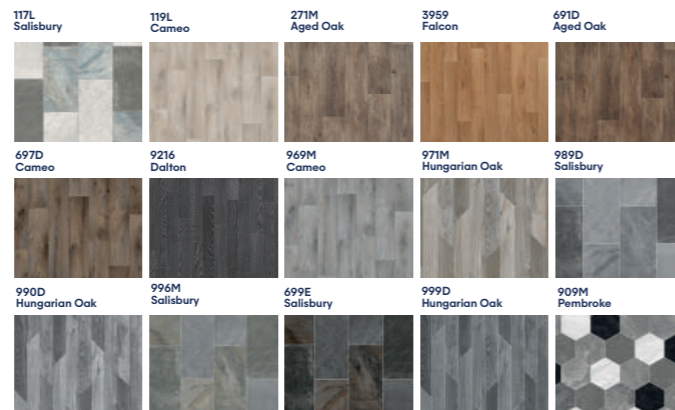

Novus

Widths 2,3 & 4m
Thickness 2.30mm
Wear Layer 0.15mm
Rating R10